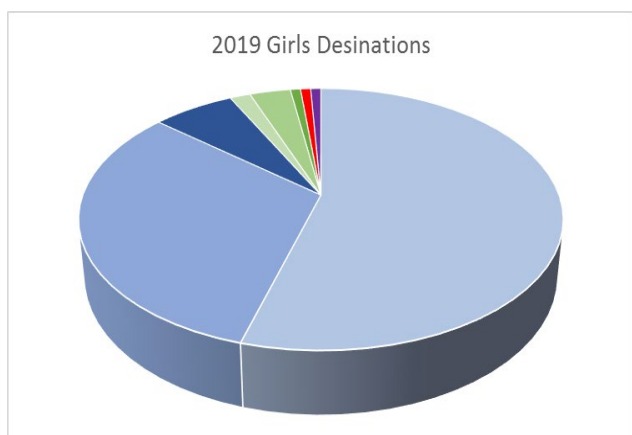

**All Students**

Destination	All Pupils		Female		Male	
	Count	Percentage	Count	Percentage	Count	Percentage
Sixth Form College	117	52%	67	54%	50	49%
College of Further Education	81	36%	39	32%	42	41%
School Year 12	15	7%	8	7%	7	7%
Apprenticeship - Intermediate Level 2	4	2%	2	2%	2	2%
Study Programme (Training)	4	2%	4	3%		0%
Employed with Non Accredited Training	1	0%	1	1%		0%
NEET - seeking employment or training	1	0%	1	1%		0%
Destination Not Known	3	1%	1	1%	2	2%
<b>TOTAL</b>	<b>226</b>	<b>100%</b>	<b>123</b>	<b>100%</b>	<b>103</b>	<b>100%</b>

## Disadvantaged Students

Destination	DA	Non-DA	DA	Non-DA
Sixth Form College	8	109	27%	56%
College of Further Education	18	63	60%	32%
School Year 12	2	13	7%	7%
Apprenticeship - Intermediate Level 2		4	0%	2%
Employed with Non Accredited Training		1	0%	1%
Study Programme (Training)		4	0%	2%
NEET - seeking employment or training	1		3%	0%
Destination Not Known	1	2	3%	1%
<b>TOTAL</b>	<b>30</b>	<b>196</b>	<b>100%</b>	<b>100%</b>