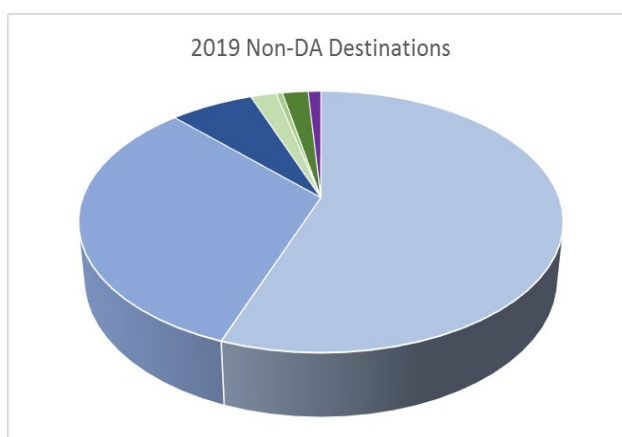

**All Students**

Destination	All Pupils		Female		Male	
	Count	Percentage	Count	Percentage	Count	Percentage
Sixth Form College	117	52%	67	54%	50	49%
College of Further Education	81	36%	39	32%	42	41%
School Year 12	15	7%	8	7%	7	7%
Apprenticeship - Intermediate Level 2	4	2%	2	2%	2	2%
Study Programme (Training)	4	2%	4	3%		0%
Employed with Non Accredited Training	1	0%	1	1%		0%
NEET - seeking employment or training	1	0%	1	1%		0%
Destination Not Known	3	1%	1	1%	2	2%
<b>TOTAL</b>	<b>226</b>	<b>100%</b>	<b>123</b>	<b>100%</b>	<b>103</b>	<b>100%</b>

## Disadvantaged Students

Destination	DA	Non-DA	DA	Non-DA
Sixth Form College	8	109	27%	56%
College of Further Education	18	63	60%	32%
School Year 12	2	13	7%	7%
Apprenticeship - Intermediate Level 2		4	0%	2%
Employed with Non Accredited Training		1	0%	1%
Study Programme (Training)		4	0%	2%
NEET - seeking employment or training	1		3%	0%
Destination Not Known	1	2	3%	1%
<b>TOTAL</b>	<b>30</b>	<b>196</b>	<b>100%</b>	<b>100%</b>