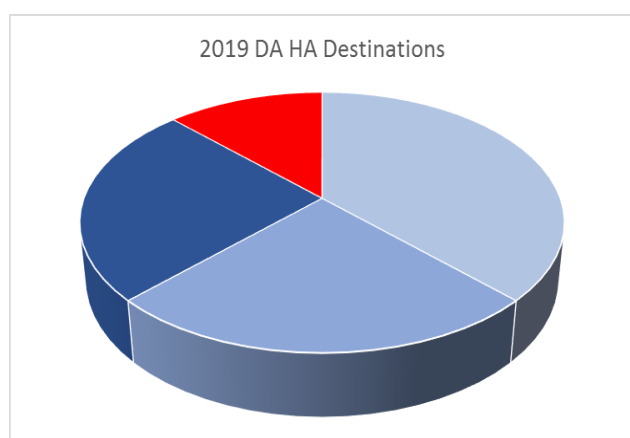

Disadvantaged students with high prior attainment

Destination	DA	HA
Sixth Form College	3	38%
College of Further Education	2	25%
School Year 12	2	25%
NEET - Seeking Employment, Education or Training	1	13%
TOTAL	8	100%