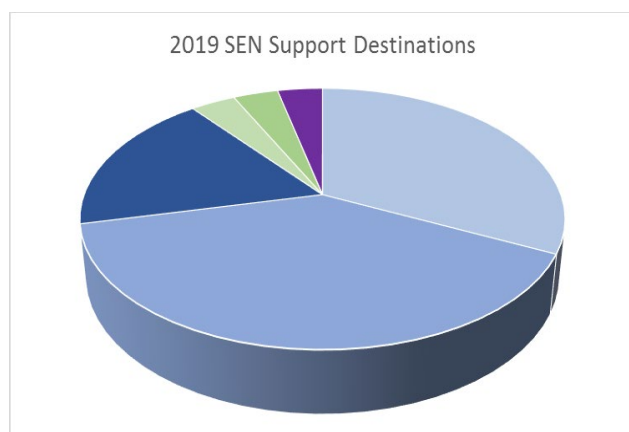

SEND Students

Destination	SEN Support	EHCP	SEN Support	EHCP
Sixth Form College	9	2	32%	100%
College of Further Education	11		39%	
School Year 12	5		18%	
Apprenticeship - Intermediate Level 2	1		4%	
Study Programme (Training)	1		4%	
Employed with Non Accredited Training			0%	
NEET - seeking employment or training			0%	
Destination Not Known	1		4%	
TOTAL	28	2	100%	100%

Key

- Sixth Form College
- College of Further Education
- School Year 12
- Intermediate Apprenticeship Level 2
- Study Programme (Training)
- Employed with Non Accredited Training
- NEET - Seeking Employment, Education or Training
- Living outside the Sefton or St Helens area – Destination Not Known