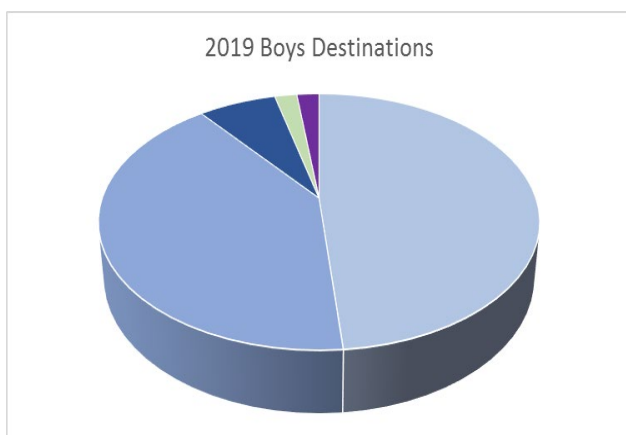

**All Students**

Destination	All Pupils		Female		Male	
	Count	Percentage	Count	Percentage	Count	Percentage
Sixth Form College	117	52%	67	54%	50	49%
College of Further Education	81	36%	39	32%	42	41%
School Year 12	15	7%	8	7%	7	7%
Apprenticeship - Intermediate Level 2	4	2%	2	2%	2	2%
Study Programme (Training)	4	2%	4	3%		0%
Employed with Non Accredited Training	1	0%	1	1%		0%
NEET - seeking employment or training	1	0%	1	1%		0%
Destination Not Known	3	1%	1	1%	2	2%
<b>TOTAL</b>	<b>226</b>	<b>100%</b>	<b>123</b>	<b>100%</b>	<b>103</b>	<b>100%</b>