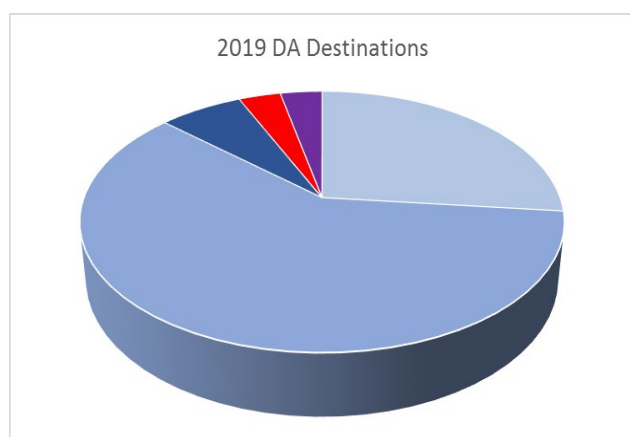

**All Students**

Destination	All Pupils		Female		Male	
	Count	Percentage	Count	Percentage	Count	Percentage
Sixth Form College	117	52%	67	54%	50	49%
College of Further Education	81	36%	39	32%	42	41%
School Year 12	15	7%	8	7%	7	7%
Apprenticeship - Intermediate Level 2	4	2%	2	2%	2	2%
Study Programme (Training)	4	2%	4	3%		0%
Employed with Non Accredited Training	1	0%	1	1%		0%
NEET - seeking employment or training	1	0%	1	1%		0%
Destination Not Known	3	1%	1	1%	2	2%
<b>TOTAL</b>	<b>226</b>	<b>100%</b>	<b>123</b>	<b>100%</b>	<b>103</b>	<b>100%</b>

## Disadvantaged Students

Destination	DA	Non-DA	DA	Non-DA
Sixth Form College	8	109	27%	56%
College of Further Education	18	63	60%	32%
School Year 12	2	13	7%	7%
Apprenticeship - Intermediate Level 2		4	0%	2%
Employed with Non Accredited Training		1	0%	1%
Study Programme (Training)		4	0%	2%
NEET - seeking employment or training	1		3%	0%
Destination Not Known	1	2	3%	1%
<b>TOTAL</b>	<b>30</b>	<b>196</b>	<b>100%</b>	<b>100%</b>