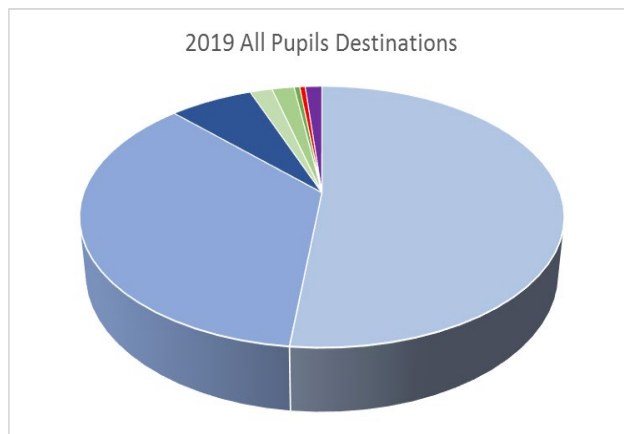

**All Students**

Destination	All Pupils		Female		Male	
	Count	Percentage	Count	Percentage	Count	Percentage
Sixth Form College	117	52%	67	54%	50	49%
College of Further Education	81	36%	39	32%	42	41%
School Year 12	15	7%	8	7%	7	7%
Apprenticeship - Intermediate Level 2	4	2%	2	2%	2	2%
Study Programme (Training)	4	2%	4	3%		0%
Employed with Non Accredited Training	1	0%	1	1%		0%
NEET - seeking employment or training	1	0%	1	1%		0%
Destination Not Known	3	1%	1	1%	2	2%
<b>TOTAL</b>	<b>226</b>	<b>100%</b>	<b>123</b>	<b>100%</b>	<b>103</b>	<b>100%</b>

## Disadvantaged Students

Destination	DA	Non-DA	DA	Non-DA
Sixth Form College	8	109	27%	56%
College of Further Education	18	63	60%	32%
School Year 12	2	13	7%	7%
Apprenticeship - Intermediate Level 2		4	0%	2%
Employed with Non Accredited Training		1	0%	1%
Study Programme (Training)		4	0%	2%
NEET - seeking employment or training	1		3%	0%
Destination Not Known	1	2	3%	1%
<b>TOTAL</b>	<b>30</b>	<b>196</b>	<b>100%</b>	<b>100%</b>